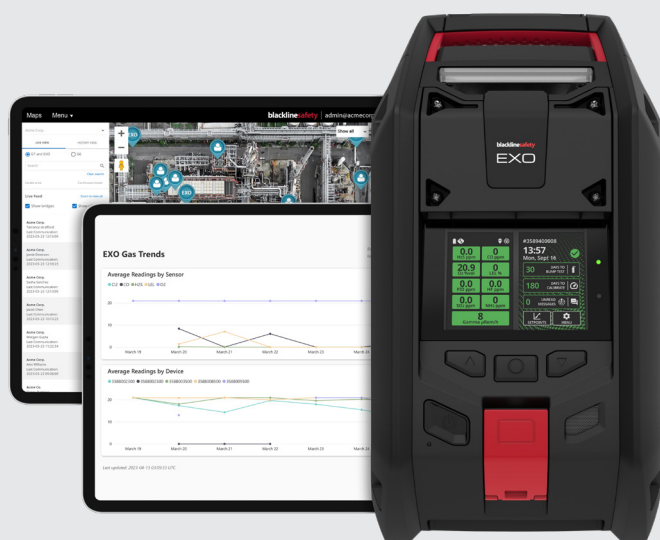

EXO 8

AREA MONITOR

ENHANCED THREAT DETECTION

EXO is the world's only direct-to-cloud connected portable area monitor capable of detecting:

- Up to eight gases simultaneously
- Gamma radiation at three times the distance compared to competitors' devices

Hassle-free operation

- ✓ Ready to use in minutes
- ✓ Confirm network connectivity, location and placement status with intuitive start-up wizard
- ✓ Simplify compliance with automatic bump and calibration service
- ✓ Eliminate manual reporting errors with automated analytics on key metrics like usage, alerts and compliance
- ✓ Remotely monitor up to four zones simultaneously with pumped sampling module